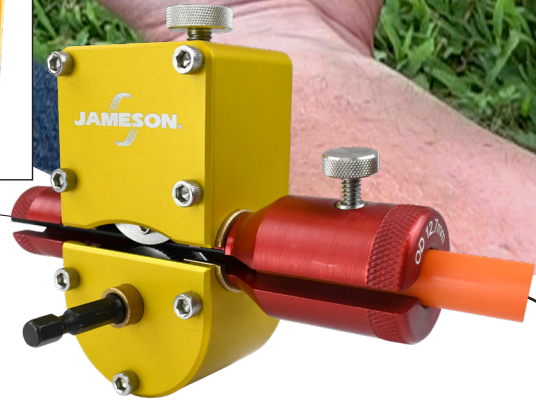

FLAT OUT FAST Fiber Installation

- Save time & money
- Reduce labor & minimize damage
- Eliminate manual hand over hand fiber installations

18-FFPC1: Fiber Driver, Hard Case, 10mm, 12.7mm, 14mm, 16mm, & 18mm duct adapters)

18-FFPC2: Fiber Driver, Hard Case, 14mm, 16mm, 18mm, 3/4in. & 1in. duct adapters)

FLAT OUT FAST Fiber Installation

- Save time & money
- Reduce labor & minimize damage
- Eliminate manual hand over hand fiber installations

Jameson Part Number	GBID	Description
18-FFP1	26682770	Fiber Driver W/ 12.7Mm Adapter
18-FFP2	26708708	Fiber Driver W/ 1" Adapter
FP200101	26682771	Fiber Driver Conduit Adapter, OD 18mm
FP200102	26682772	Fiber Driver Conduit Adapter, OD 16mm
FP200103	26682773	Fiber Driver Conduit Adapter, OD 14mm
FP200104	26682774	Fiber Driver Conduit Adapter, OD 12.7mm
FP200105	26682775	Fiber Driver Conduit Adapter, OD 10mm
FP200106	26702260	Fiber Driver Conduit Adapter, OD 3/4"
FP200107	26708709	Fiber Driver Conduit Adapter, OD 1"
18-FFPC	26708710	Hard Case w/ Foam
18-FW1	26690569	Fiber Winding Tool
RB-36	26682776	SPOOL MULE
18-FFPC1	26708711	Fiber Driver Kit 1, w/ Case (contains the Fiber Driver, Hard Case, and adapter for 10mm, 12.7mm, 14mm,16mm, & 18mm duct)
18-FFPC2	26708712	Fiber Driver Kit 2, w/ Case (contains the Fiber Driver, Hard Case, and adapter for 14mm,16mm, & 18mm, 3/4" & 1" duct)
18-FFPC3	26708713	Fiber Driver Kit 3, w/ Case (contains the Fiber Driver, Hard Case and 12.7mm adapter)
18-FFPC4	26708714	Fiber Driver Kit 4, w/ Case (contains the Fiber Driver, Hard Case and 1" adapter)
18-FFPS1	26708715	Fiber Driver Fiber Installation System 1 (contains 18-FFPC1 Fiber Driver Kit, 18-FW1 Fiber Winder & RB-36 Spool Mule)
18-FFPS2	26708716	Fiber Driver Fiber Installation System 2 (contains 18-FFPC2 Fiber Driver Kit, 18-FW1 Fiber Winder & RB-36 Spool Mule)